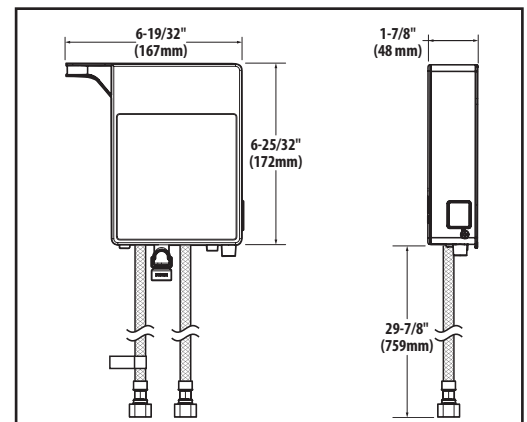

Close up view of Control Box